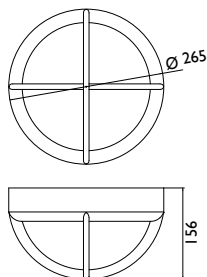

RONI LED/C

Wall mounted IP65 LED luminaires.
Body can be painted in all RAL colours.

Index no.	Lumen output	Wattage	Colour temp.	Colour rendering index	Lifetime	Weight
004306.1300/830	1300 lm	12 W	3000 K	Ra > 80	50.000 h	1,90 kg
004306.1300/840	1300 lm	11 W	4000 K	Ra > 80	50.000 h	1,90 kg