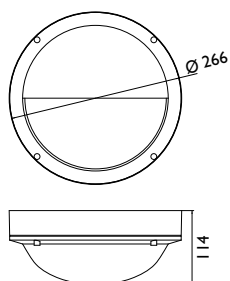

RONI LED/H

Wall mounted IP65 LED luminaires.
Body can be painted in all RAL colours.

Index no.	Lumen output	Wattage	Colour temp.	Colour rendering index	Lifetime	Weight
004305.1300/830	1300 lm	12 W	3000 K	Ra > 80	50.000 h	1,80 kg
004305.1300/840	1300 lm	11 W	4000 K	Ra > 80	50.000 h	1,80 kg