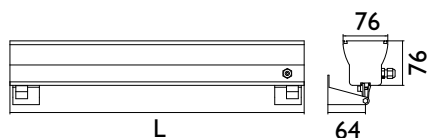

SLIM - LED I

Surface mounted IP67 LED luminaire. Light source - PowerLED diods. Body is made of aluminium profile - standard gray, other colours on request. Diffuser - clear or mat tempered glass.

This luminaire is available with different colour temperatures of LED diodes listed below. Wattage and lumen output depends on the length and number of LED diodes in the luminaire. Single LED diode has 1,12W and lumen output of each diode depends on the colour temperature. For example, SLIM - LED I with 9 LED diodes and colour temperature of 4000 K has 10,08W and 810 lm.

Index no.	Number of diods	Length	Weight
003487.9	9	341 mm	1,20 kg
003487.18	18	602 mm	1,80 kg
003487.28	28	902 mm	2,40 kg
003487.38	38	1202 mm	3,20 kg
003487.48	48	1502 mm	3,80 kg