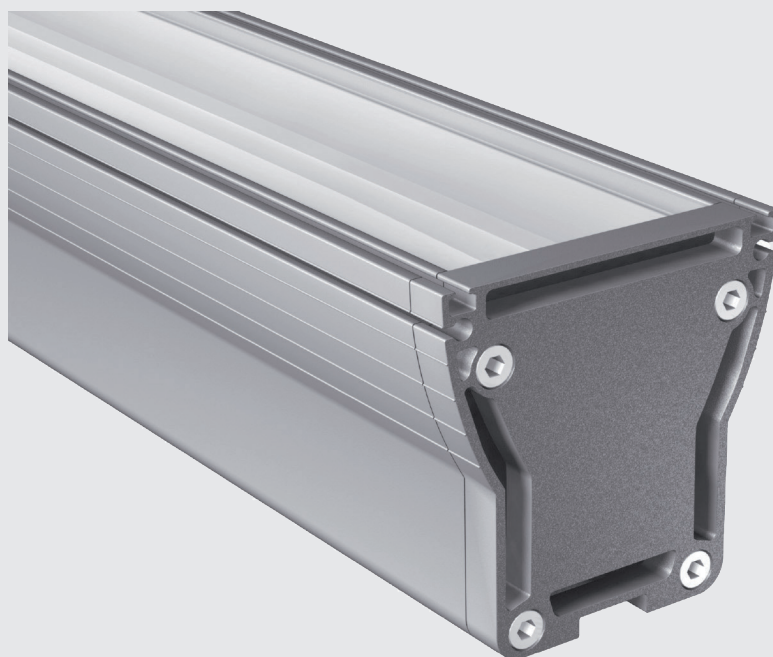

SLIM - LED I

Surface mounted IP67 LED luminaire. Light source - PowerLED diods. Body is made of aluminium profile - standard gray, other colours on request. Diffuser - clear or mat tempered glass.

This luminaire is available with different colour temperatures of LED diodes listed below. Wattage and lumen output depends on the length and number of LED diodes in the luminaire. Single LED diode has 1,12W and lumen output of each diode depends on the colour temperature. For example, SLIM - LED I with 9 LED diodes and colour temperature of 4000 K has 10,08W and 810 lm.

Index no.	Number of diods	Length	Weight
003487.9	9	341 mm	1,20 kg
003487.18	18	602 mm	1,80 kg
003487.28	28	902 mm	2,40 kg
003487.38	38	1202 mm	3,20 kg
003487.48	48	1502 mm	3,80 kg