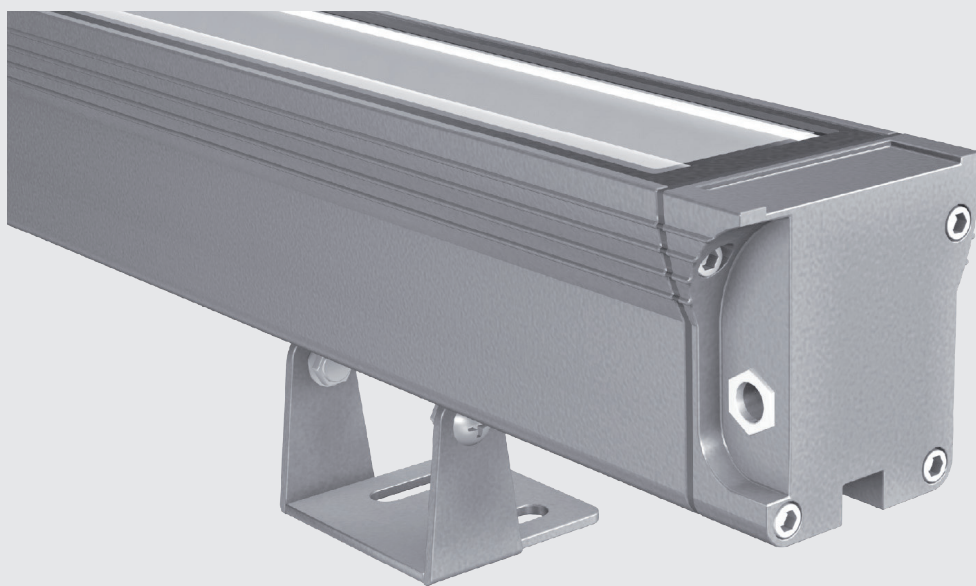

SLIM - LED 2

Surface mounted IP67 LED luminaire. Light source - PowerLED diods. Body is made of aluminium profile - standard gray, other colours on request. Diffuser - clear or mat tempered glass.

This luminaire is available with different colour temperatures of LED diodes listed below. Wattage and lumen output depends on the length and number of LED diodes in the luminaire. Single LED diode has 1,12W and lumen output of each diode depends on the colour temperature. For example, SLIM - LED 2 with 18 LED diodes and colour temperature of 4000 K has 20,16W and 1620 lm.

Index no.	Number of diods	Length	Weight
003488.18	18	597 mm	1,80 kg
003488.38	38	1300 mm	3,50 kg

IP67
230 V / 50 Hz
F
⊕
CE