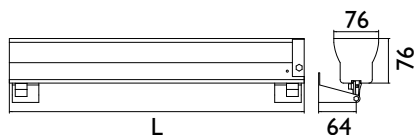

SLIM - LED 2

Surface mounted IP67 LED luminaire. Light source - PowerLED diods. Body is made of aluminium profile - standard gray, other colours on request. Diffuser - clear or mat tempered glass.

This luminaire is available with different colour temperatures of LED diodes listed below. Wattage and lumen output depends on the length and number of LED diodes in the luminaire. Single LED diode has 1,12W and lumen output of each diode depends on the colour temperature. For example, SLIM - LED 2 with 18 LED diodes and colour temperature of 4000 K has 20,16W and 1620 lm.

Index no.	Number of diods	Length	Weight
003488.18	18	597 mm	1,80 kg
003488.38	38	1300 mm	3,50 kg

IP67
230 V / 50 Hz
F
⊕
CE