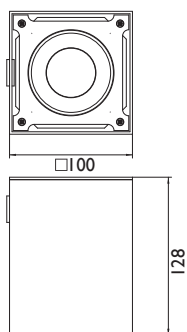

SQ 100 WALL LED

Wall mounted square Fortimo LED Disc luminaire. Body is made of aluminium. All RAL colours on request.

Product features:

- Superior light quality and performance
- Innovative and reliable LED solution
- Integrated driver
- Built-in beam angle (85°)

Index no.	Lumen output	Wattage	Colour temp.	Colour rendering index	Lifetime	Weight
004415.800/827	800 lm	12 W	2700 K	Ra > 80	50.000 h	0,80 kg
004415.800/830	800 lm	12 W	3000 K	Ra > 80	50.000 h	0,80 kg
004415.850/840	850 lm	11 W	4000 K	Ra > 80	50.000 h	0,80 kg