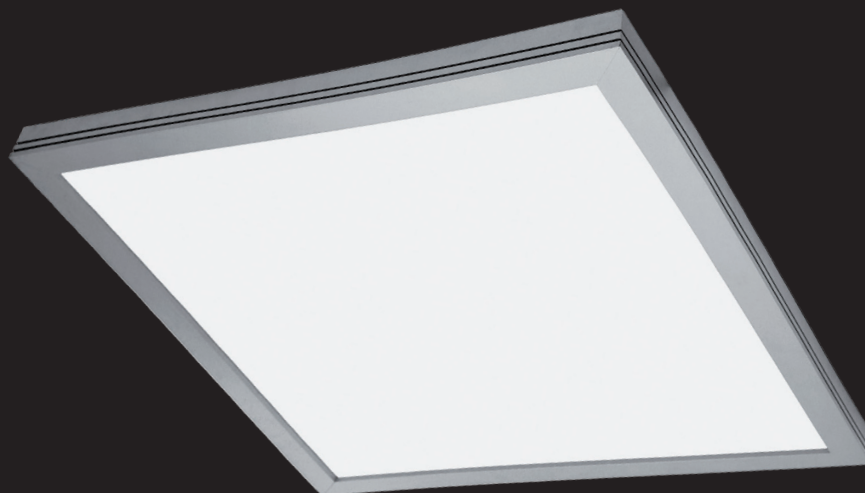

# SQUARE 700 LED LINE

Surface mounted LED luminaire. Body is made of aluminium profile and it is available in all RAL colours. Light source - Philips, Osram or Tridonic LED module. Standard EVG ballast, DALI or Touch Dali version on request. This luminaire is also available in suspended version - please add PND after the article name and index number.

High quality, energy efficient white LED light with CRI 80.

Perfect replacement for conventional luminaires in:

- Offices
- Public buildings
- Hotel lobbies and receptions
- Retail

Index no.	Lumen output	Wattage	Colour temp.	Colour rendering index	Lifetime	Weight
003505.ST5000/830	5000 lm	35 W	3000 K	Ra > 80	50,000 h	5,50 kg
003505.ST5000/840	5000 lm	35 W	4000 K	Ra > 80	50,000 h	5,50 kg