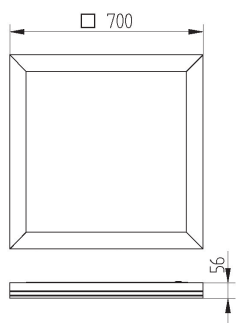

Index no.	Lumen output	Wattage	Colour temp.	Colour rendering index	Lifetime	Weight
003505.ST5000/830	5000 lm	35 W	3000 K	Ra > 80	50,000 h	5,50 kg
003505.ST5000/840	5000 lm	35 W	4000 K	Ra > 80	50,000 h	5,50 kg