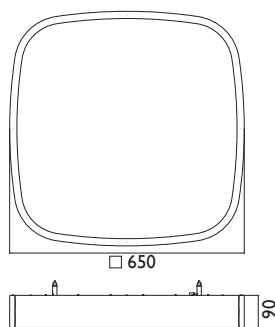

# SQUIRCLE 600 LED

Pendent LED luminaire, body is made of steel and aluminium and available in all RAL colours. Light source - Philips, Osram or Tridonic LED module. Standard EVG ballast, DALI or Touch Dali version on request. 1,5 meter suspension set in standard.

Index no.	Lumen output	Wattage	Colour temp.	Colour rendering index	Lifetime	Weight
005216.ST5000/830	5000 lm	32 W	3000 K	Ra > 80	50.000 h	8,20 kg
005216.ST5000/840	5000 lm	32 W	4000 K	Ra > 80	50.000 h	8,20 kg