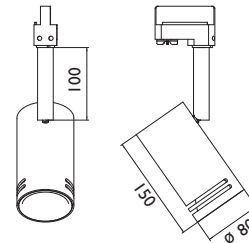

# STARLED SPOT

Track mounted LED spot lamp. Body is made of steel and aluminium and it is available in all RAL colours. Light source - Philips Fortimo LED SLM ES.

Applications:

- Retail: shop windows, wall - washing, accent and display lighting
- Hospitality: lobbies, reception areas
- Recreation: museums, galleries, theatres

Index no.	Lumen output	Wattage	Colour temp.	Colour rendering index	Lifetime	Weight
005391.1100/830PW	1100 lm	12 W	3000 K	Ra > 80	50.000 h	1,40 kg
005391.1100/930PW	1100 lm	12 W	3000 K	Ra > 90	50.000 h	1,40 kg
005391.1100/840	1100 lm	11 W	4000 K	Ra > 80	50.000 h	1,40 kg
005391.2000/830PW	2000 lm	22 W	3000 K	Ra > 80	50.000 h	1,40 kg
005391.2000/930PW	2000 lm	22 W	3000 K	Ra > 90	50.000 h	1,40 kg
005391.2000/840	2000 lm	19 W	4000 K	Ra > 80	50.000 h	1,40 kg
005391.3000/830PW	3000 lm	27 W	3000 K	Ra > 80	50.000 h	1,40 kg
005391.3000/930PW	3000 lm	27 W	3000 K	Ra > 90	50.000 h	1,40 kg
005391.3000/840	3000 lm	27 W	4000 K	Ra > 80	50.000 h	1,40 kg