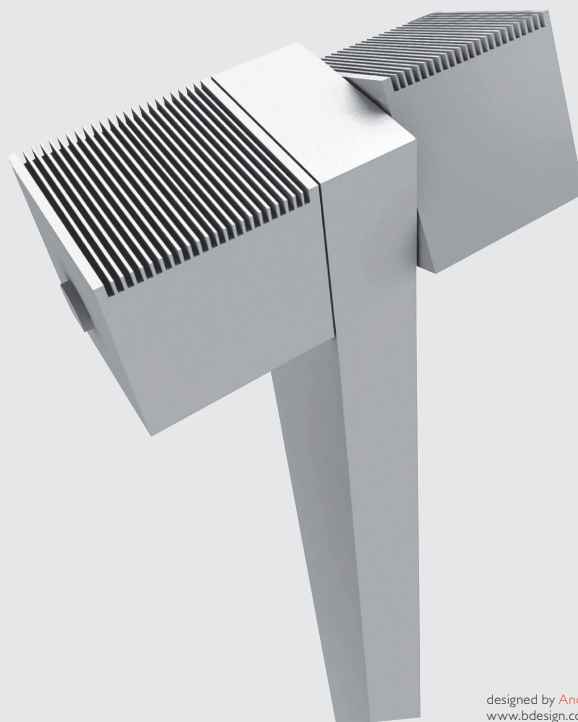

T - LIGHT

designed by **Andrew Pruszyński**
 www.bdesign.com.pl
 technical development and production by Imperial

Outdoor LED luminaires designed for various applications.
 Basic lighting module (cubical LED box) can be fixed on different levels.
 Body of the luminaire can be made of anodized aluminium or painted in all RAL colours.
 Different sizes of the pole are available - standard 4,5m (other sizes on request).

Index no.	Lumen output	Wattage	Colour temp.	Colour rendering index	Lifetime
002837.23000/830	2 x 3000 lm	2 x 43 W	3000 K	Ra > 80	50.000 h
002837.23000/840	2 x 3000 lm	2 x 39 W	4000 K	Ra > 80	50.000 h

IP65 230 V / 50 Hz CE