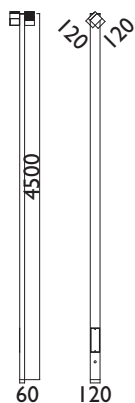

T - LIGHT

designed by **Andrew Pruszyński**
 www.bdesign.com.pl
 technical development and production by Imperial

Outdoor LED luminaires designed for various applications.
 Basic lighting module (cubical LED box) can be fixed on different levels.
 Body of the luminaire can be made of anodized aluminium or painted in all RAL colours.
 Different sizes of the pole are available - standard 4,5m (other sizes on request).

Index no.	Lumen output	Wattage	Colour temp.	Colour rendering index	Lifetime
002837.23000/830	2 x 3000 lm	2 x 43 W	3000 K	Ra > 80	50.000 h
002837.23000/840	2 x 3000 lm	2 x 39 W	4000 K	Ra > 80	50.000 h

IP65 230 V / 50 Hz CE