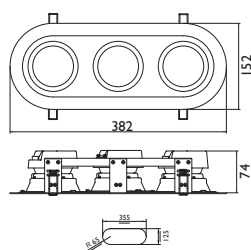

TRE VL ECO LED

Recessed LED downlight. Body is made of steel and aluminium and can be painted in any RAL colour. Silver glossy reflector in standard, white painted on request.

| Index no. | Lumen output | Wattage | Colour temp. | Colour rendering index | Lifetime | Weight |
|------------------|--------------|----------|--------------|------------------------|----------|---------|
| 004522.31000/830 | 3 x 1000 lm | 3 x 13 W | 3000 K | Ra > 80 | 30.000 h | 1,00 kg |
| 004522.31000/840 | 3 x 1000 lm | 3 x 13 W | 4000 K | Ra > 80 | 30.000 h | 1,00 kg |