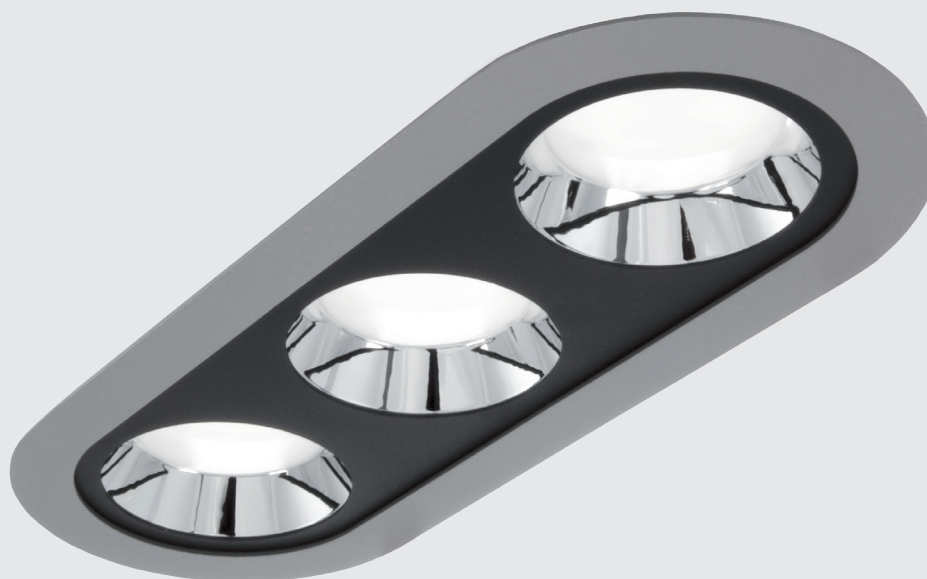

TRE VL ECO LED

Recessed LED downlight. Body is made of steel and aluminium and can be painted in any RAL colour. Silver glossy reflector in standard, white painted on request.

| Index no. | Lumen output | Wattage | Colour temp. | Colour rendering index | Lifetime | Weight |
|------------------|--------------|----------|--------------|------------------------|----------|---------|
| 004522.31000/830 | 3 x 1000 lm | 3 x 13 W | 3000 K | Ra > 80 | 30.000 h | 1,00 kg |
| 004522.31000/840 | 3 x 1000 lm | 3 x 13 W | 4000 K | Ra > 80 | 30.000 h | 1,00 kg |