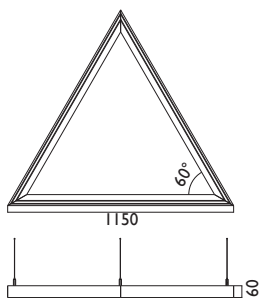

# TRINITY

Pendent direct LED luminaire, body is made of aluminium profile and is available in all RAL colours.  
Light source - LED stripes. 1,5 meter suspension set in standard.

Index no.	Lumen output	Wattage	Colour temp.	Colour rendering index	Lifetime	Weight
004552.4800/830	4800 lm	70 W	3000 K	Ra > 80	30.000 h	4,73 kg
004552.4800/840	4800 lm	70 W	4000 K	Ra > 80	30.000 h	4,73 kg