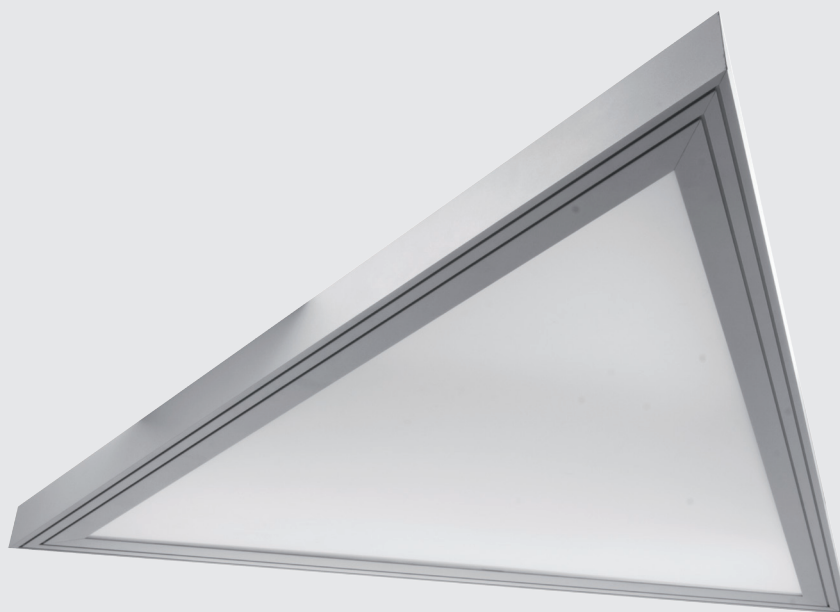

# TRINITY

Pendent direct LED luminaire, body is made of aluminium profile and is available in all RAL colours.  
Light source - LED stripes. 1,5 meter suspension set in standard.

Index no.	Lumen output	Wattage	Colour temp.	Colour rendering index	Lifetime	Weight
004552.4800/830	4800 lm	70 W	3000 K	Ra > 80	30.000 h	4,73 kg
004552.4800/840	4800 lm	70 W	4000 K	Ra > 80	30.000 h	4,73 kg