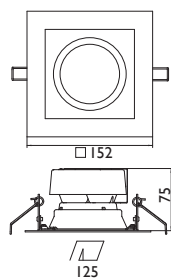

# UNO ECO LED MINI

Recessed LED downlights.  
 Body is made of steel and aluminium and can be painted in any RAL colour.  
 Silver glossy reflector in standard, white painted on request.

Index no.	Lumen output	Wattage	Colour temp.	Colour rendering index	Lifetime	Weight
004467.1000/830	1000 lm	13 W	3000 K	Ra > 80	30.000 h	0,40 kg
004467.1000/840	1000 lm	13 W	4000 K	Ra > 80	30.000 h	0,40 kg