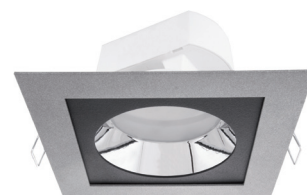

# UNO ECO LED MINI

Recessed LED downlights.  
 Body is made of steel and aluminium and can be painted in any RAL colour.  
 Silver glossy reflector in standard, white painted on request.

Index no.	Lumen output	Wattage	Colour temp.	Colour rendering index	Lifetime	Weight
004467.1000/830	1000 lm	13 W	3000 K	Ra > 80	30.000 h	0,40 kg
004467.1000/840	1000 lm	13 W	4000 K	Ra > 80	30.000 h	0,40 kg