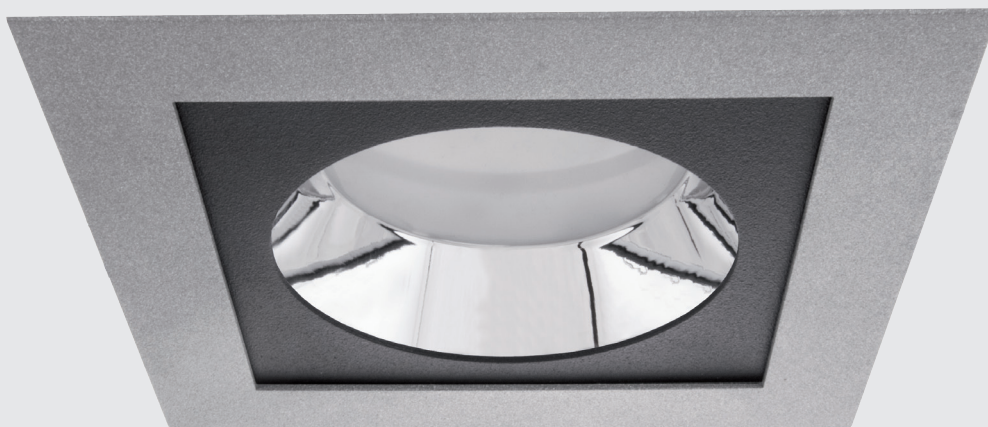

# UNO ECO LED MINI

Recessed LED downlights.  
 Body is made of steel and aluminium and can be painted in any RAL colour.  
 Silver glossy reflector in standard, white painted on request.

Index no.	Lumen output	Wattage	Colour temp.	Colour rendering index	Lifetime	Weight
004467.1000/830	1000 lm	13 W	3000 K	Ra > 80	30.000 h	0,40 kg
004467.1000/840	1000 lm	13 W	4000 K	Ra > 80	30.000 h	0,40 kg