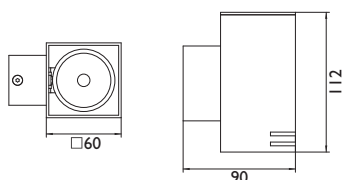

WALL 60 SQ DECOR

Wall mounted luminaire. Body is made of aluminium. All RAL colours are available.
Light source - GU10 retrofit LED lamp included.

Applications:

- Hospitality, healthcare and cruise ship applications: corridors, service areas, lobbies, lounges, restaurants, reception areas
- Home
- Retail
- Office

Index no.	Lumen output	Wattage	Colour temp.	Colour rendering index	Lifetime	Weight
004541.350/827/25D	355 lm	4,3 W	2700 K	Ra > 80	35.000 h	0,40 kg
004541.360/830/25D	365 lm	4,3 W	3000 K	Ra > 80	35.000 h	0,40 kg
004541.390/840/25D	390 lm	4,3 W	4000 K	Ra > 80	35.000 h	0,40 kg
004541.350/827/40D	355 lm	4,3 W	2700 K	Ra > 80	35.000 h	0,40 kg
004541.360/830/40D	365 lm	4,3 W	3000 K	Ra > 80	35.000 h	0,40 kg
004541.390/840/40D	390 lm	4,3 W	4000 K	Ra > 80	35.000 h	0,40 kg
004541.370/830/50D	370 lm	5 W	3000 K	Ra > 80	15.000 h	0,40 kg
004541.400/840/50D	400 lm	5 W	4000 K	Ra > 80	15.000 h	0,40 kg