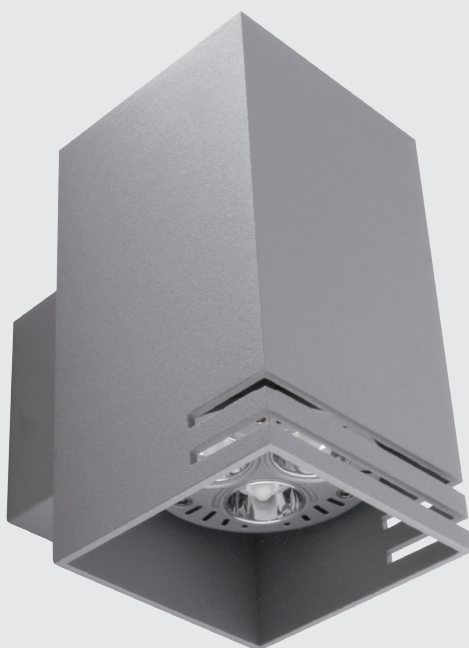

WALL 60 SQ DECOR

Wall mounted luminaire. Body is made of aluminium. All RAL colours are available.
Light source - GU10 retrofit LED lamp included.

Applications:

- Hospitality, healthcare and cruise ship applications: corridors, service areas, lobbies, lounges, restaurants, reception areas
- Home
- Retail
- Office

Index no.	Lumen output	Wattage	Colour temp.	Colour rendering index	Lifetime	Weight
004541.350/827/25D	355 lm	4,3 W	2700 K	Ra > 80	35.000 h	0,40 kg
004541.360/830/25D	365 lm	4,3 W	3000 K	Ra > 80	35.000 h	0,40 kg
004541.390/840/25D	390 lm	4,3 W	4000 K	Ra > 80	35.000 h	0,40 kg
004541.350/827/40D	355 lm	4,3 W	2700 K	Ra > 80	35.000 h	0,40 kg
004541.360/830/40D	365 lm	4,3 W	3000 K	Ra > 80	35.000 h	0,40 kg
004541.390/840/40D	390 lm	4,3 W	4000 K	Ra > 80	35.000 h	0,40 kg
004541.370/830/50D	370 lm	5 W	3000 K	Ra > 80	15.000 h	0,40 kg
004541.400/840/50D	400 lm	5 W	4000 K	Ra > 80	15.000 h	0,40 kg