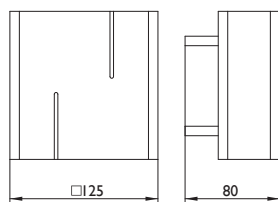

WL LED DECOR

Wall mounted direct/indirect luminaire. Body is made of aluminium and painted white in standard.

Applications:

- Hospitality, healthcare and cruise ship applications: corridors, service areas, lobbies, lounges, restaurants, reception areas
- Home
- Retail
- Office

Index no.	Lumen output	Wattage	Colour temp.	Colour rendering index	Lifetime	Weight
004591.320/830	320 lm	4 W	3000 K	Ra > 80	30.000 h	0,70 kg

IP20
230 V
50 Hz
F
⏚
CE